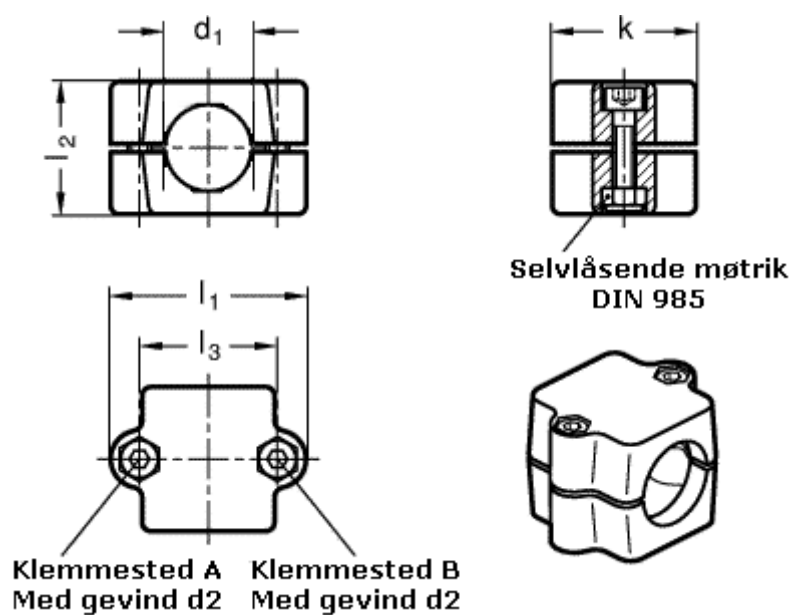

Article number: 20241B40422SW  
Description: E+G Tube connector  
GN 241-B40-42-SW

## Measures

d1 = 40  
d2 = M10  
k = 76  
l1 = 98  
l2 = 70  
l3 = 73